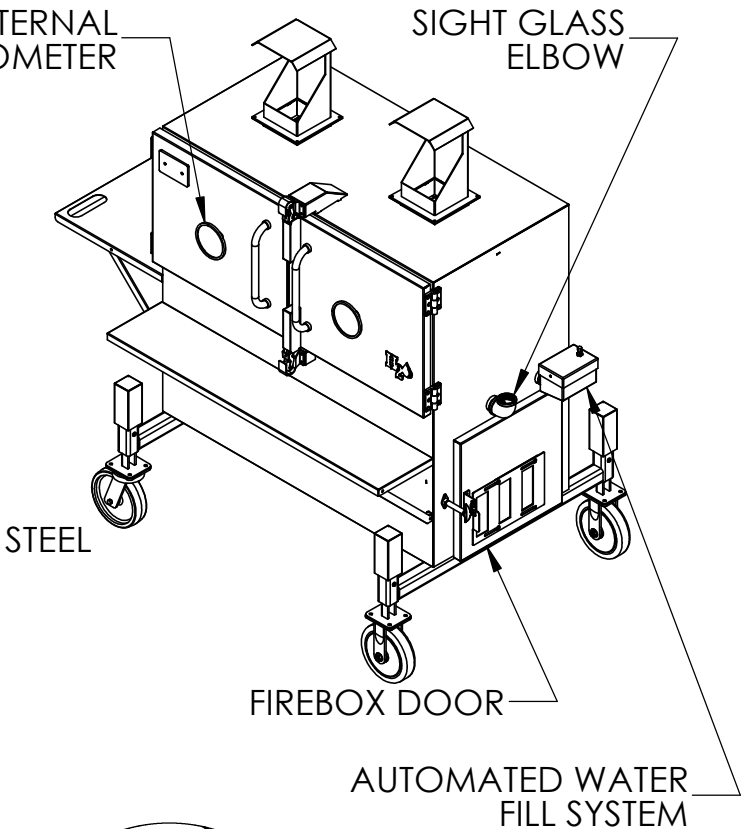

MYRON MIXON - SMOKERS -

1. HANDCRAFTED IN THE USA
2. 100% INSULATED
3. 100% WELDED
4. HIGH-TEMPERATURE DURABLE POWDER COAT FINISH
5. OPTIMIZED SHAPE TO MAXIMIZE CAPACITY

179 Cross Rd, Waterford, CT. 06385
PHONE 1-855-HOG-RULES
Monday thru Friday: 8am-5pm EST
<https://myronmixonsmokers.com>

MODEL **MMS-48C**

DRAWN BY J. PFLOMM, M. WHITTLE

REV 04	DATE 6/13/2018	SHEET 1