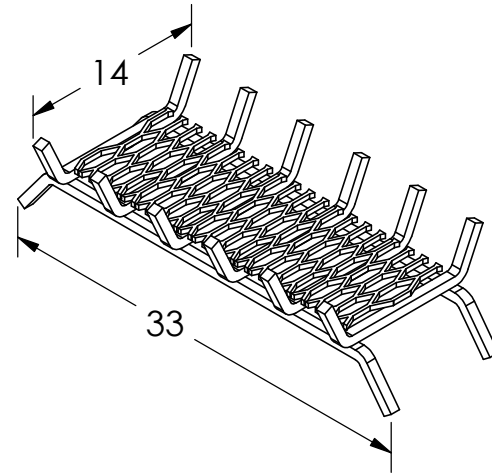

# MYRON MIXON - SMOKERS -

1. HANDCRAFTED IN THE USA
2. 100% INSULATED
3. 100% WELDED
4. HIGH-TEMPERATURE DURABLE POWDER COAT FINISH
5. OPTIMIZED SHAPE TO MAXIMIZE CAPACITY

179 Cross Rd, Waterford, CT. 06385  
 PHONE 1-855-HOG-RULES  
 Monday thru Friday: 8am-5pm EST  
<https://myronmixonsmokers.com>

MODEL **MMS-48C**

DRAWN BY J. PFLOMM, M. WHITTLE

REV 04	DATE 6/13/2018	SHEET 1
--------	----------------	---------

179 Cross Rd. Waterford, CT. 06385  
 PHONE 1-855-HOG-RULES  
 Monday thru Friday: 8am-5pm EST  
<https://myronmixonsmokers.com>