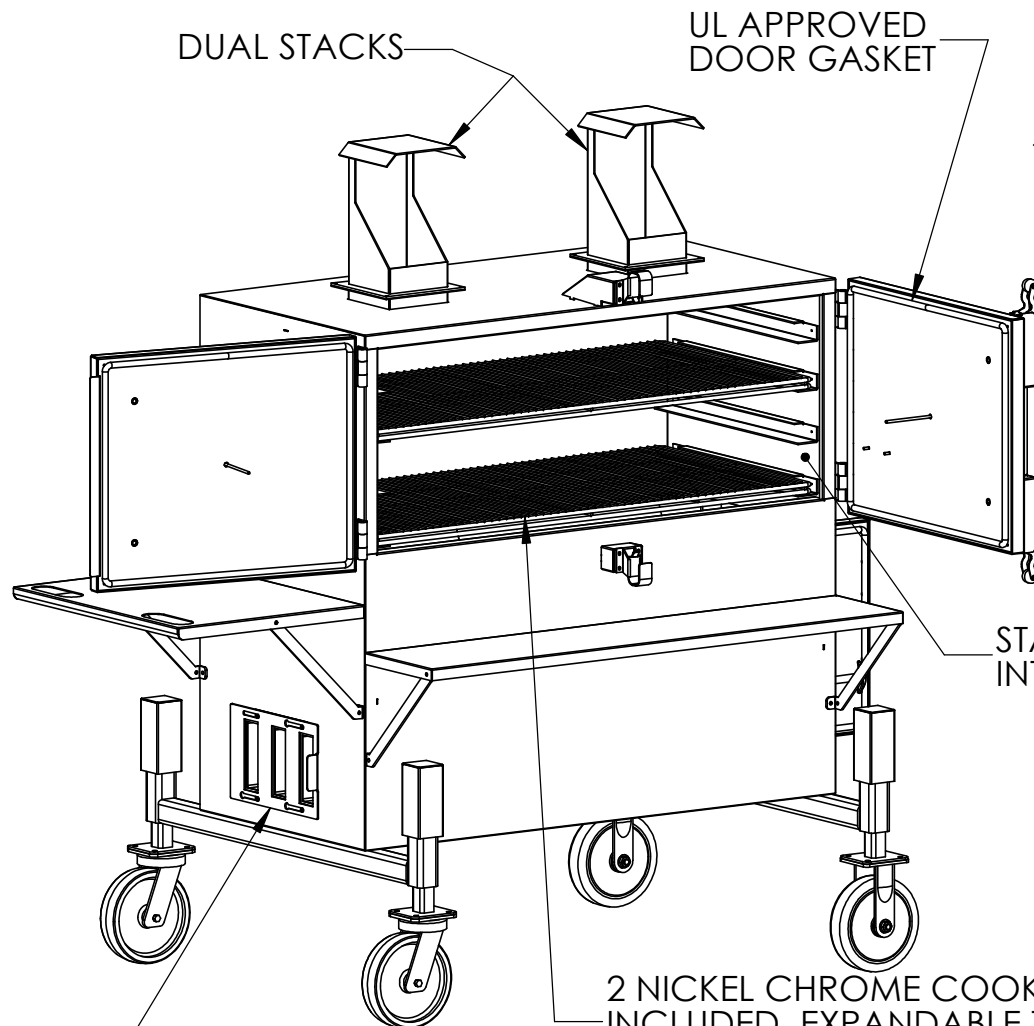

# MYRON MIXON - SMOKERS -

1. HANDCRAFTED IN THE USA
2. 100% INSULATED
3. 100% WELDED
4. HIGH-TEMPERATURE DURABLE POWDER COAT FINISH
5. OPTIMIZED SHAPE TO MAXIMIZE CAPACITY

179 Cross Rd, Waterford, CT. 06385  
 PHONE 1-855-HOG-RULES  
 Monday thru Friday: 8am-5pm EST  
<https://myronmixonsmokers.com>