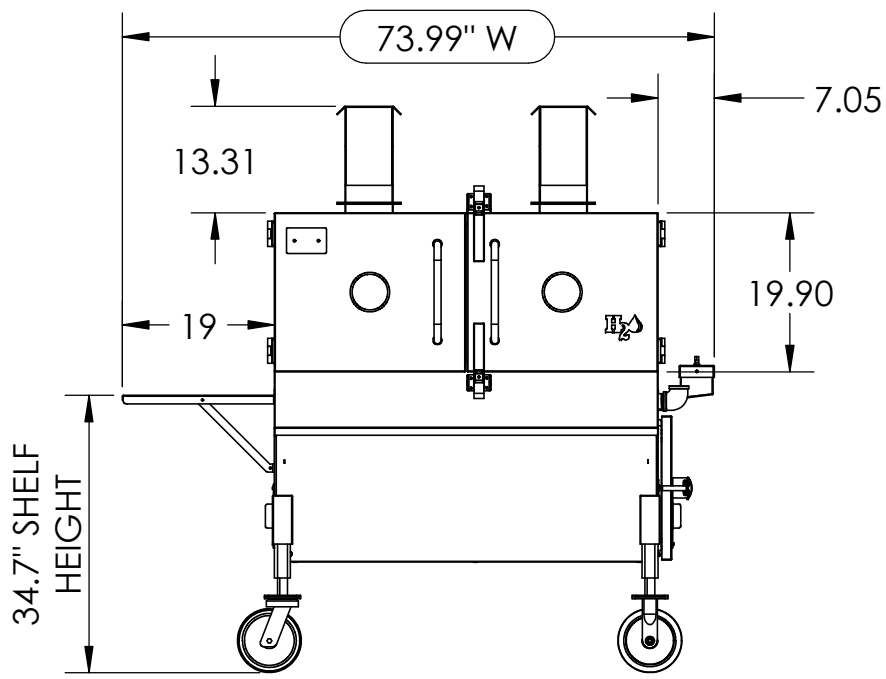

MODEL **MMS-48C**

DRAWN BY J. PFLOMM, M. WHITTLE

REV 04	DATE 6/13/2018	SHEET 1
--------	----------------	---------

179 Cross Rd. Waterford, CT. 06385  
 PHONE 1-855-HOG-RULES  
 Monday thru Friday: 8am-5pm EST  
<https://myronmixonsmokers.com>

**MODEL MMS-48C**

**DRAWN BY J. PFLOMM, M. WHITTLE**

REV 04	DATE 6/13/2018	SHEET 2
--------	----------------	---------

179 Cross Rd. Waterford, CT. 06385  
PHONE 1-855-HOG-RULES  
Monday thru Friday: 8am-5pm EST  
<https://myronmixonsmokers.com>