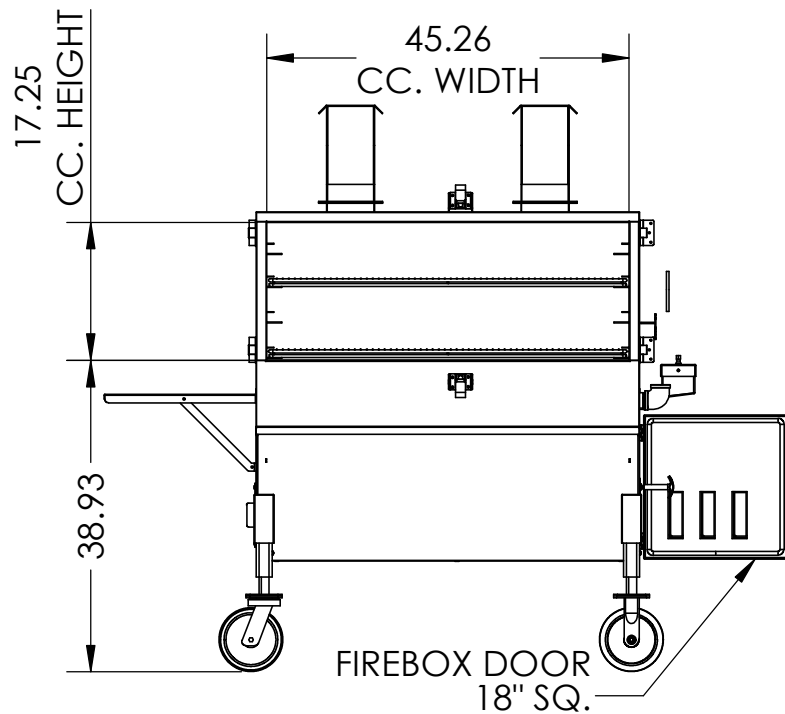

**MODEL MMS-48C**

**DRAWN BY J. PFLOMM, M. WHITTLE**

REV 04	DATE 6/13/2018	SHEET 2
--------	----------------	---------

179 Cross Rd. Waterford, CT. 06385  
PHONE 1-855-HOG-RULES  
Monday thru Friday: 8am-5pm EST  
<https://myronmixonsmokers.com>