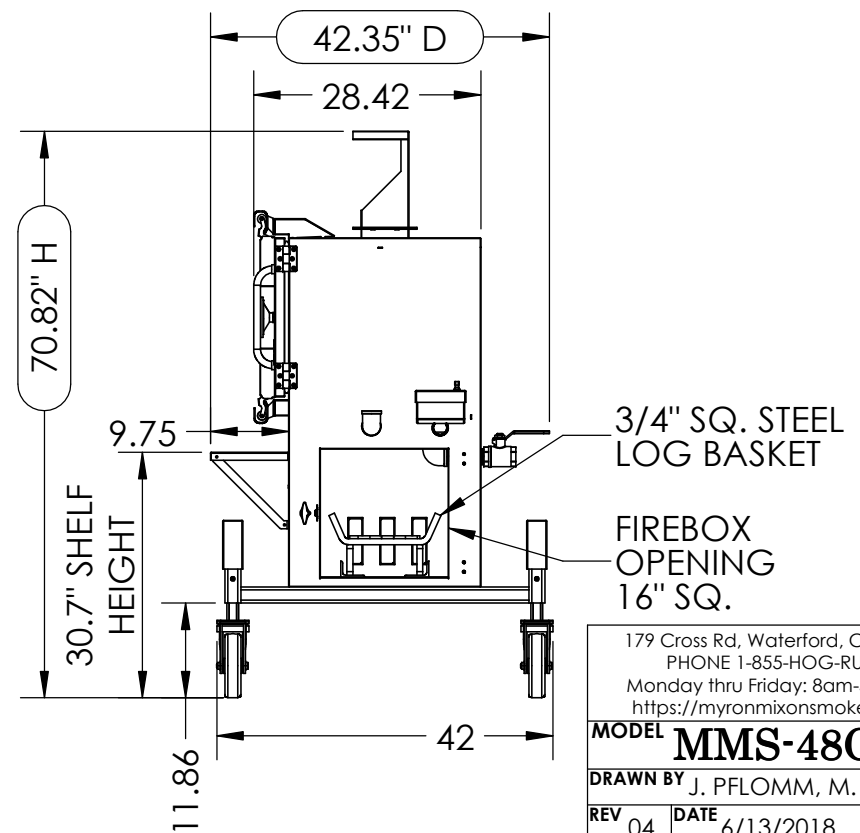

# MYRON MIXON - SMOKERS -

1. HANDCRAFTED IN THE USA
2. 100% INSULATED
3. 100% WELDED
4. HIGH-TEMPERATURE DURABLE POWDER COAT FINISH
5. OPTIMIZED SHAPE TO MAXIMIZE CAPACITY

179 Cross Rd, Waterford, CT. 06385  
 PHONE 1-855-HOG-RULES  
 Monday thru Friday: 8am-5pm EST  
<https://myronmixonsmokers.com>

MODEL **MMS-48C**

DRAWN BY J. PFLOMM, M. WHITTLE

REV 04	DATE 6/13/2018	SHEET 1
--------	----------------	---------

179 Cross Rd. Waterford, CT. 06385  
 PHONE 1-855-HOG-RULES  
 Monday thru Friday: 8am-5pm EST  
<https://myronmixonsmokers.com>

**MODEL MMS-48C**

**DRAWN BY J. PFLOMM, M. WHITTLE**

REV 04	DATE 6/13/2018	SHEET 2
--------	----------------	---------

179 Cross Rd. Waterford, CT. 06385  
PHONE 1-855-HOG-RULES  
Monday thru Friday: 8am-5pm EST  
<https://myronmixonsmokers.com>

MODEL **MMS-48C**

DRAWN BY J. PFLOMM, M. WHITTLE

REV 04 DATE 6/13/2018 SHEET 3