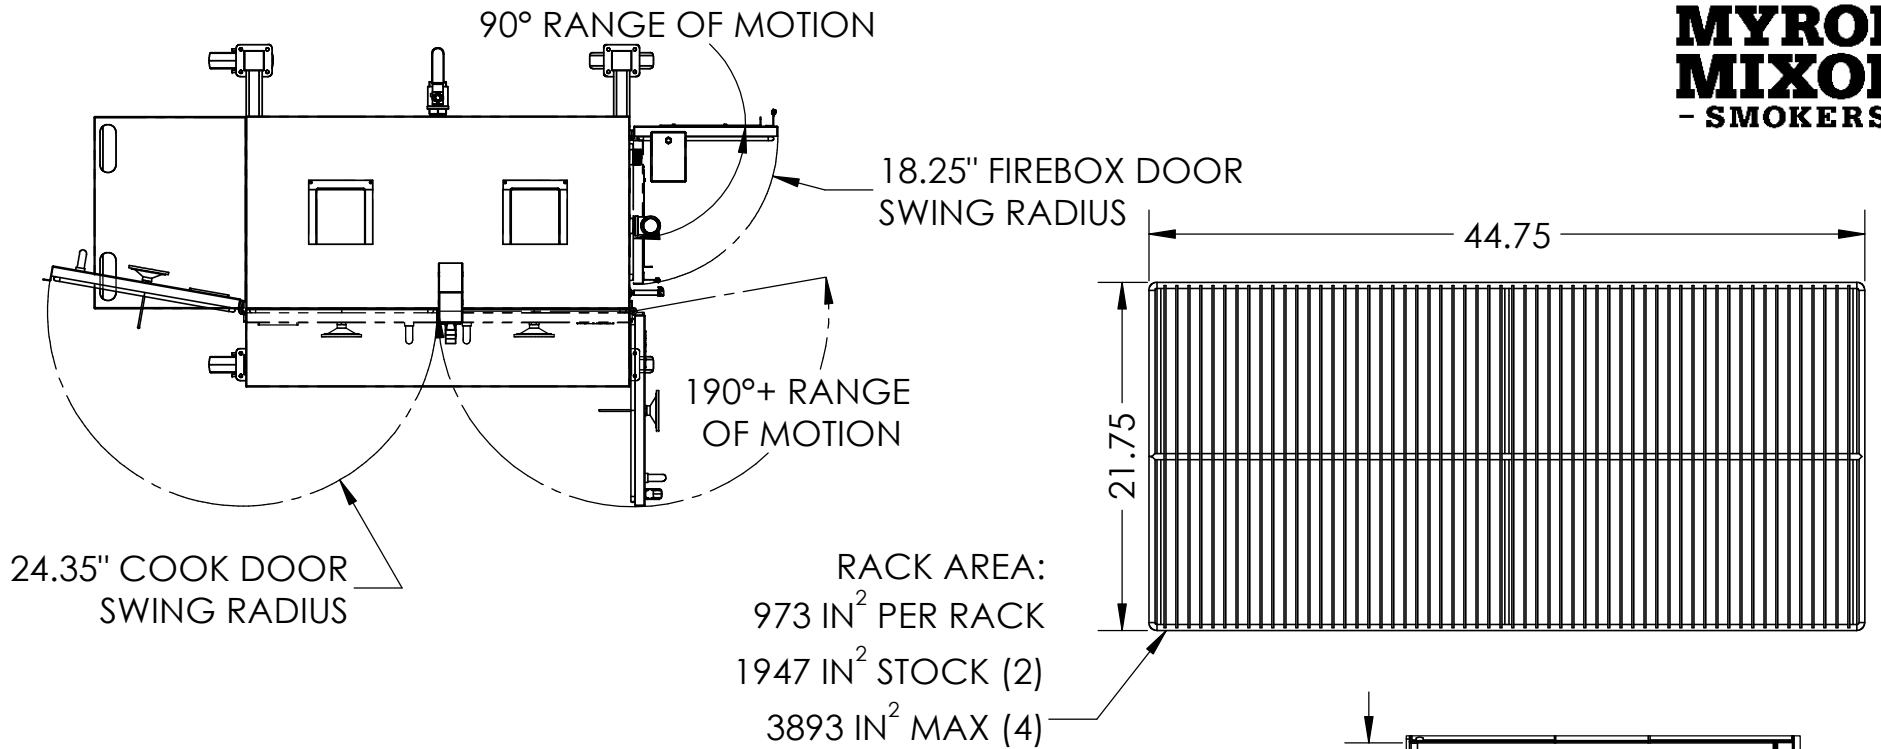

**MODEL MMS-48C**

**DRAWN BY J. PFLOMM, M. WHITTLE**

REV 04	DATE 6/13/2018	SHEET 2
--------	----------------	---------

179 Cross Rd. Waterford, CT. 06385  
PHONE 1-855-HOG-RULES  
Monday thru Friday: 8am-5pm EST  
<https://myronmixonsmokers.com>