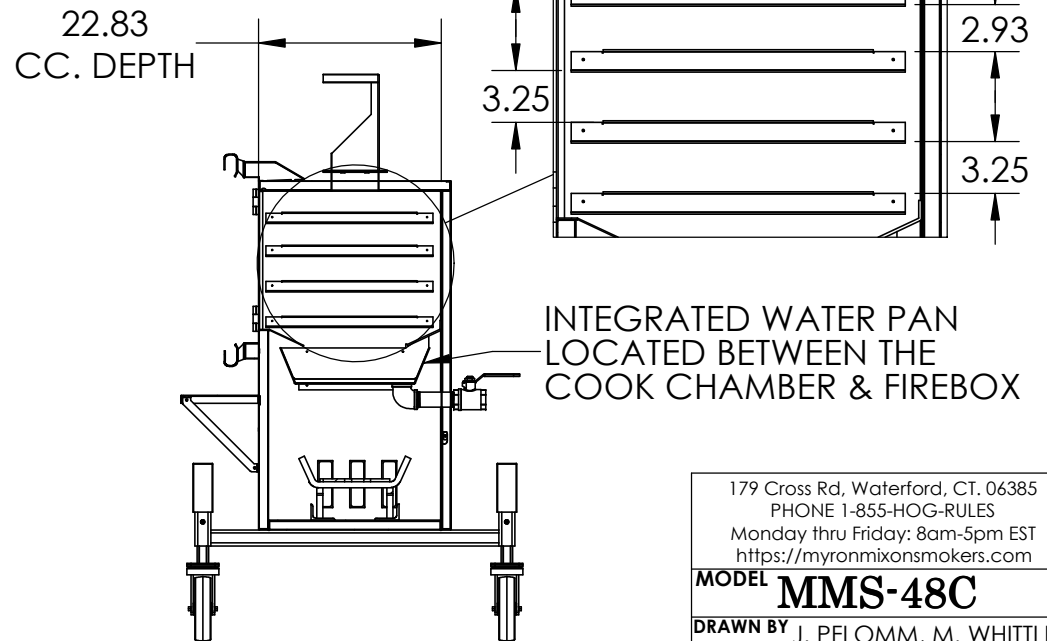

MODEL **MMS-48C**

DRAWN BY J. PFLOMM, M. WHITTLE

REV 04	DATE 6/13/2018	SHEET 1
--------	----------------	---------

179 Cross Rd. Waterford, CT. 06385  
 PHONE 1-855-HOG-RULES  
 Monday thru Friday: 8am-5pm EST  
<https://myronmixonsmokers.com>

**MODEL MMS-48C**

**DRAWN BY J. PFLOMM, M. WHITTLE**

REV 04	DATE 6/13/2018	SHEET 2
--------	----------------	---------

179 Cross Rd. Waterford, CT. 06385  
PHONE 1-855-HOG-RULES  
Monday thru Friday: 8am-5pm EST  
<https://myronmixonsmokers.com>