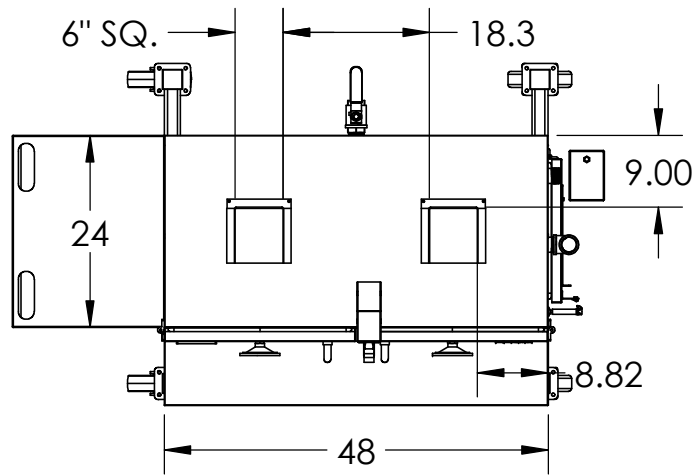

MODEL **MMS-48C**

DRAWN BY J. PFLOMM, M. WHITTLE

REV 04	DATE 6/13/2018	SHEET 1
--------	----------------	---------

179 Cross Rd. Waterford, CT. 06385  
 PHONE 1-855-HOG-RULES  
 Monday thru Friday: 8am-5pm EST  
<https://myronmixonsmokers.com>

**MODEL MMS-48C**

**DRAWN BY J. PFLOMM, M. WHITTLE**

REV 04	DATE 6/13/2018	SHEET 2
--------	----------------	---------

179 Cross Rd. Waterford, CT. 06385  
PHONE 1-855-HOG-RULES  
Monday thru Friday: 8am-5pm EST  
<https://myronmixonsmokers.com>